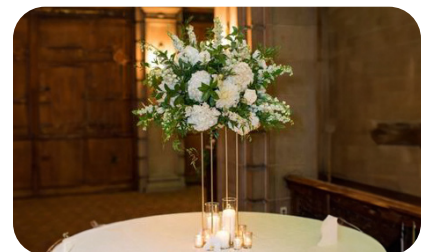

### Option B

Tier 1 - Specialty Greenery Only

**Medium Vase**  
CF-MDSP-TIER2-ME **\$179.00+**

**Large Vase**  
CF-LGSP-TIER2-ME **\$349.00+**

**XL Vase**  
CF-XLSP-TIER2-ME **\$499.00+**