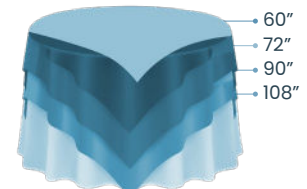

90" X 156" CLOTH

DROP= PUDDLE  
(TOO LARGE)

TABLE SIZE **6' 8'**

SPANDEX 8' FITTED

FIT= EXACT

## ROUND TABLE

60" ROUND TABLE SIZE

90" ROUND CLOTH

96" ROUND CLOTH

108" ROUND CLOTH

120" ROUND CLOTH

72" ROUND TABLE SIZE

90" ROUND CLOTH

96" ROUND CLOTH

108" ROUND CLOTH

120" ROUND CLOTH

132" ROUND CLOTH

60" ROUND TABLE SIZE

60" SQUARE CLOTH

72" SQUARE CLOTH

90" SQUARE CLOTH

72" ROUND TABLE SIZE

54" SQUARE CLOTH

72" SQUARE CLOTH

90" SQUARE CLOTH

108" SQUARE CLOTH