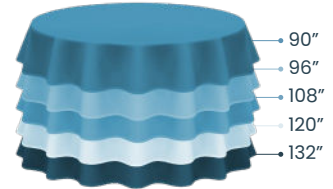

90" X 156" CLOTH

DROP= PUDDLE  
(TOO LARGE)

TABLE SIZE **6' 8'**

SPANDEX 8' FITTED

FIT= EXACT

## ROUND TABLE

60" ROUND TABLE SIZE

90" ROUND CLOTH

96" ROUND CLOTH

108" ROUND CLOTH

120" ROUND CLOTH

72" ROUND TABLE SIZE

90" ROUND CLOTH

96" ROUND CLOTH

108" ROUND CLOTH

120" ROUND CLOTH

132" ROUND CLOTH

60" ROUND TABLE SIZE

60" SQUARE CLOTH

72" SQUARE CLOTH

90" SQUARE CLOTH