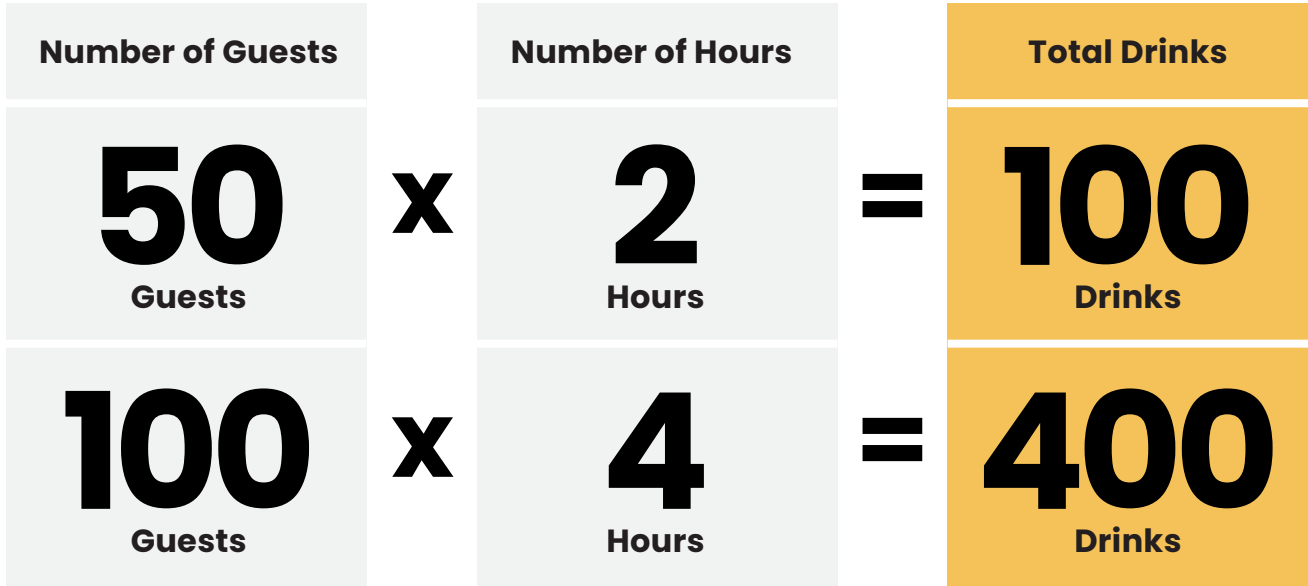

Wedding Bar Alcohol Calculator

1 drink per hour

TOTAL DRINK CALCULATION BREAKDOWN

Mixed Drinks Beer Wine